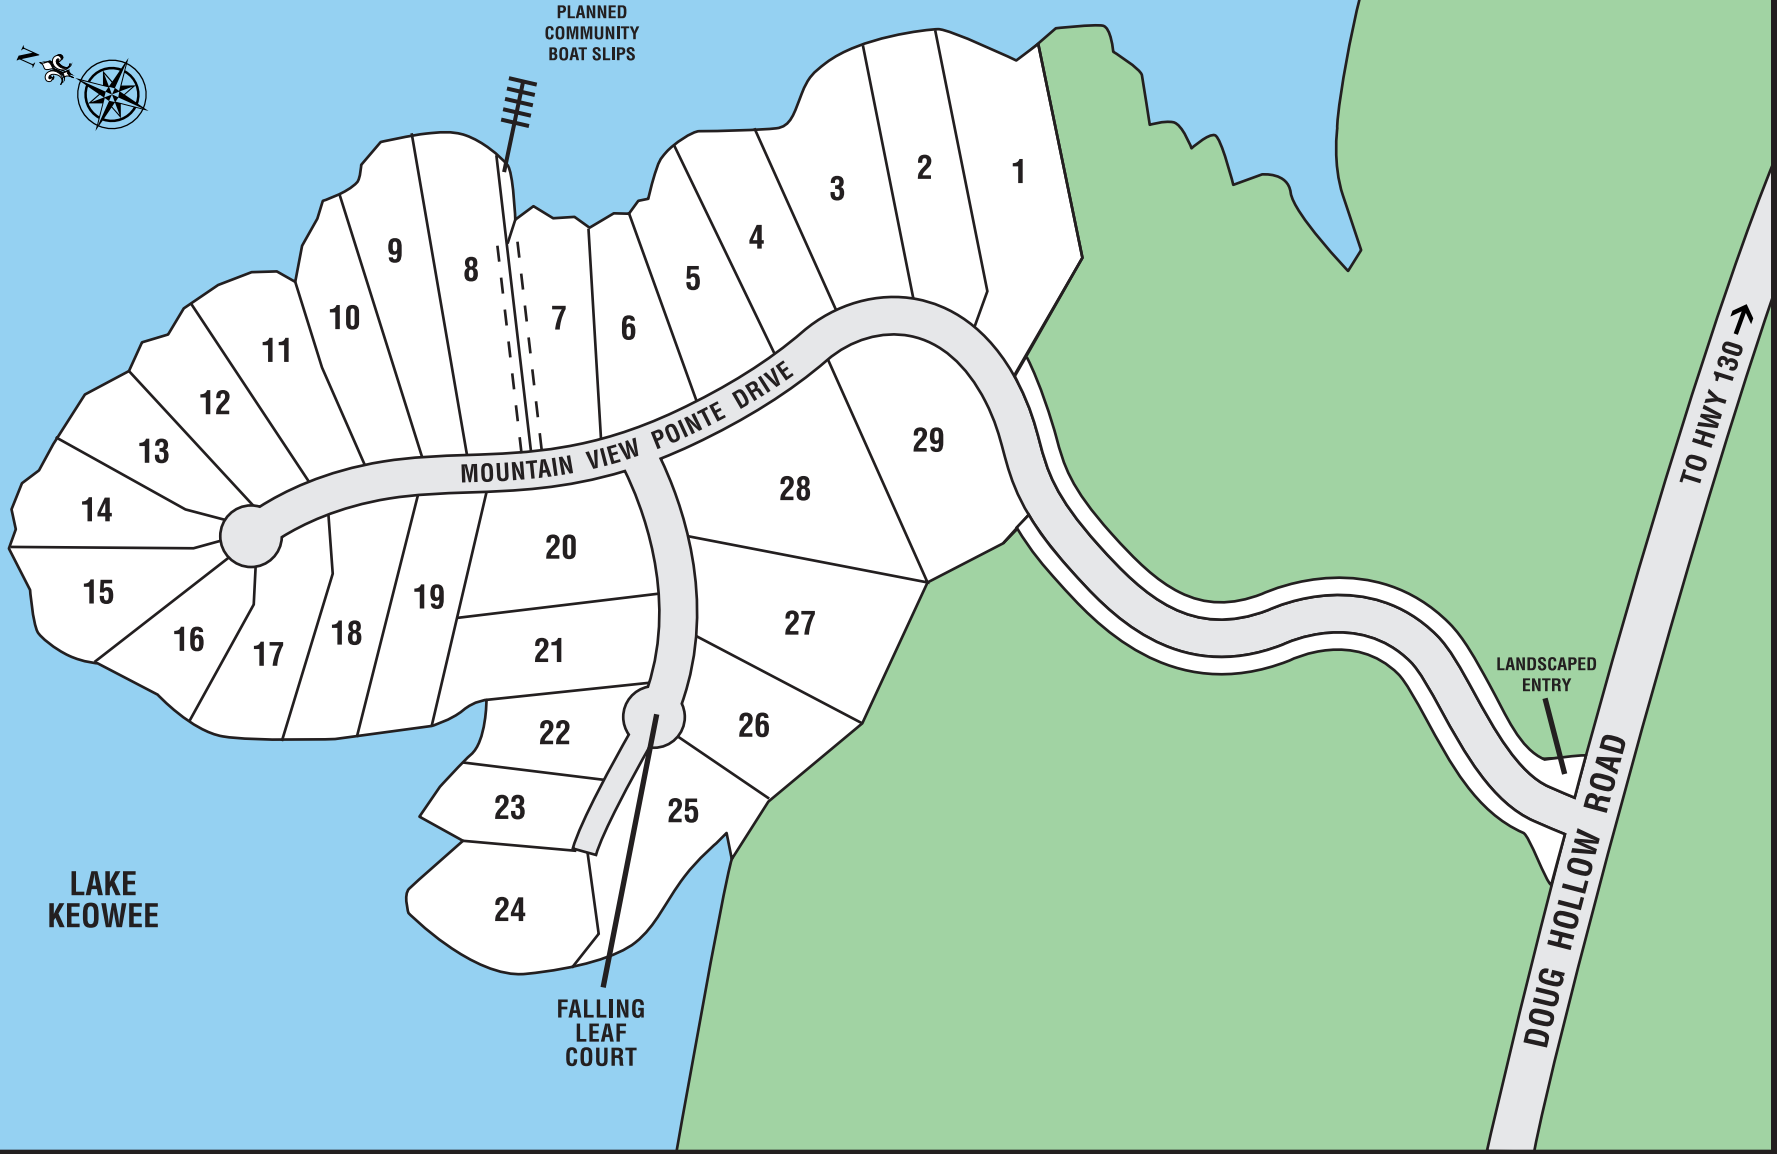

Mountain View Pointe

LAKE KEOWEE

PLANNED
COMMUNITY
BOAT SLIPS

LAKE
KEOWEE

FALLING
LEAF
COURT

LANDSCAPED
ENTRY

DOUG HOLLOW ROAD

TO HWY 130 →